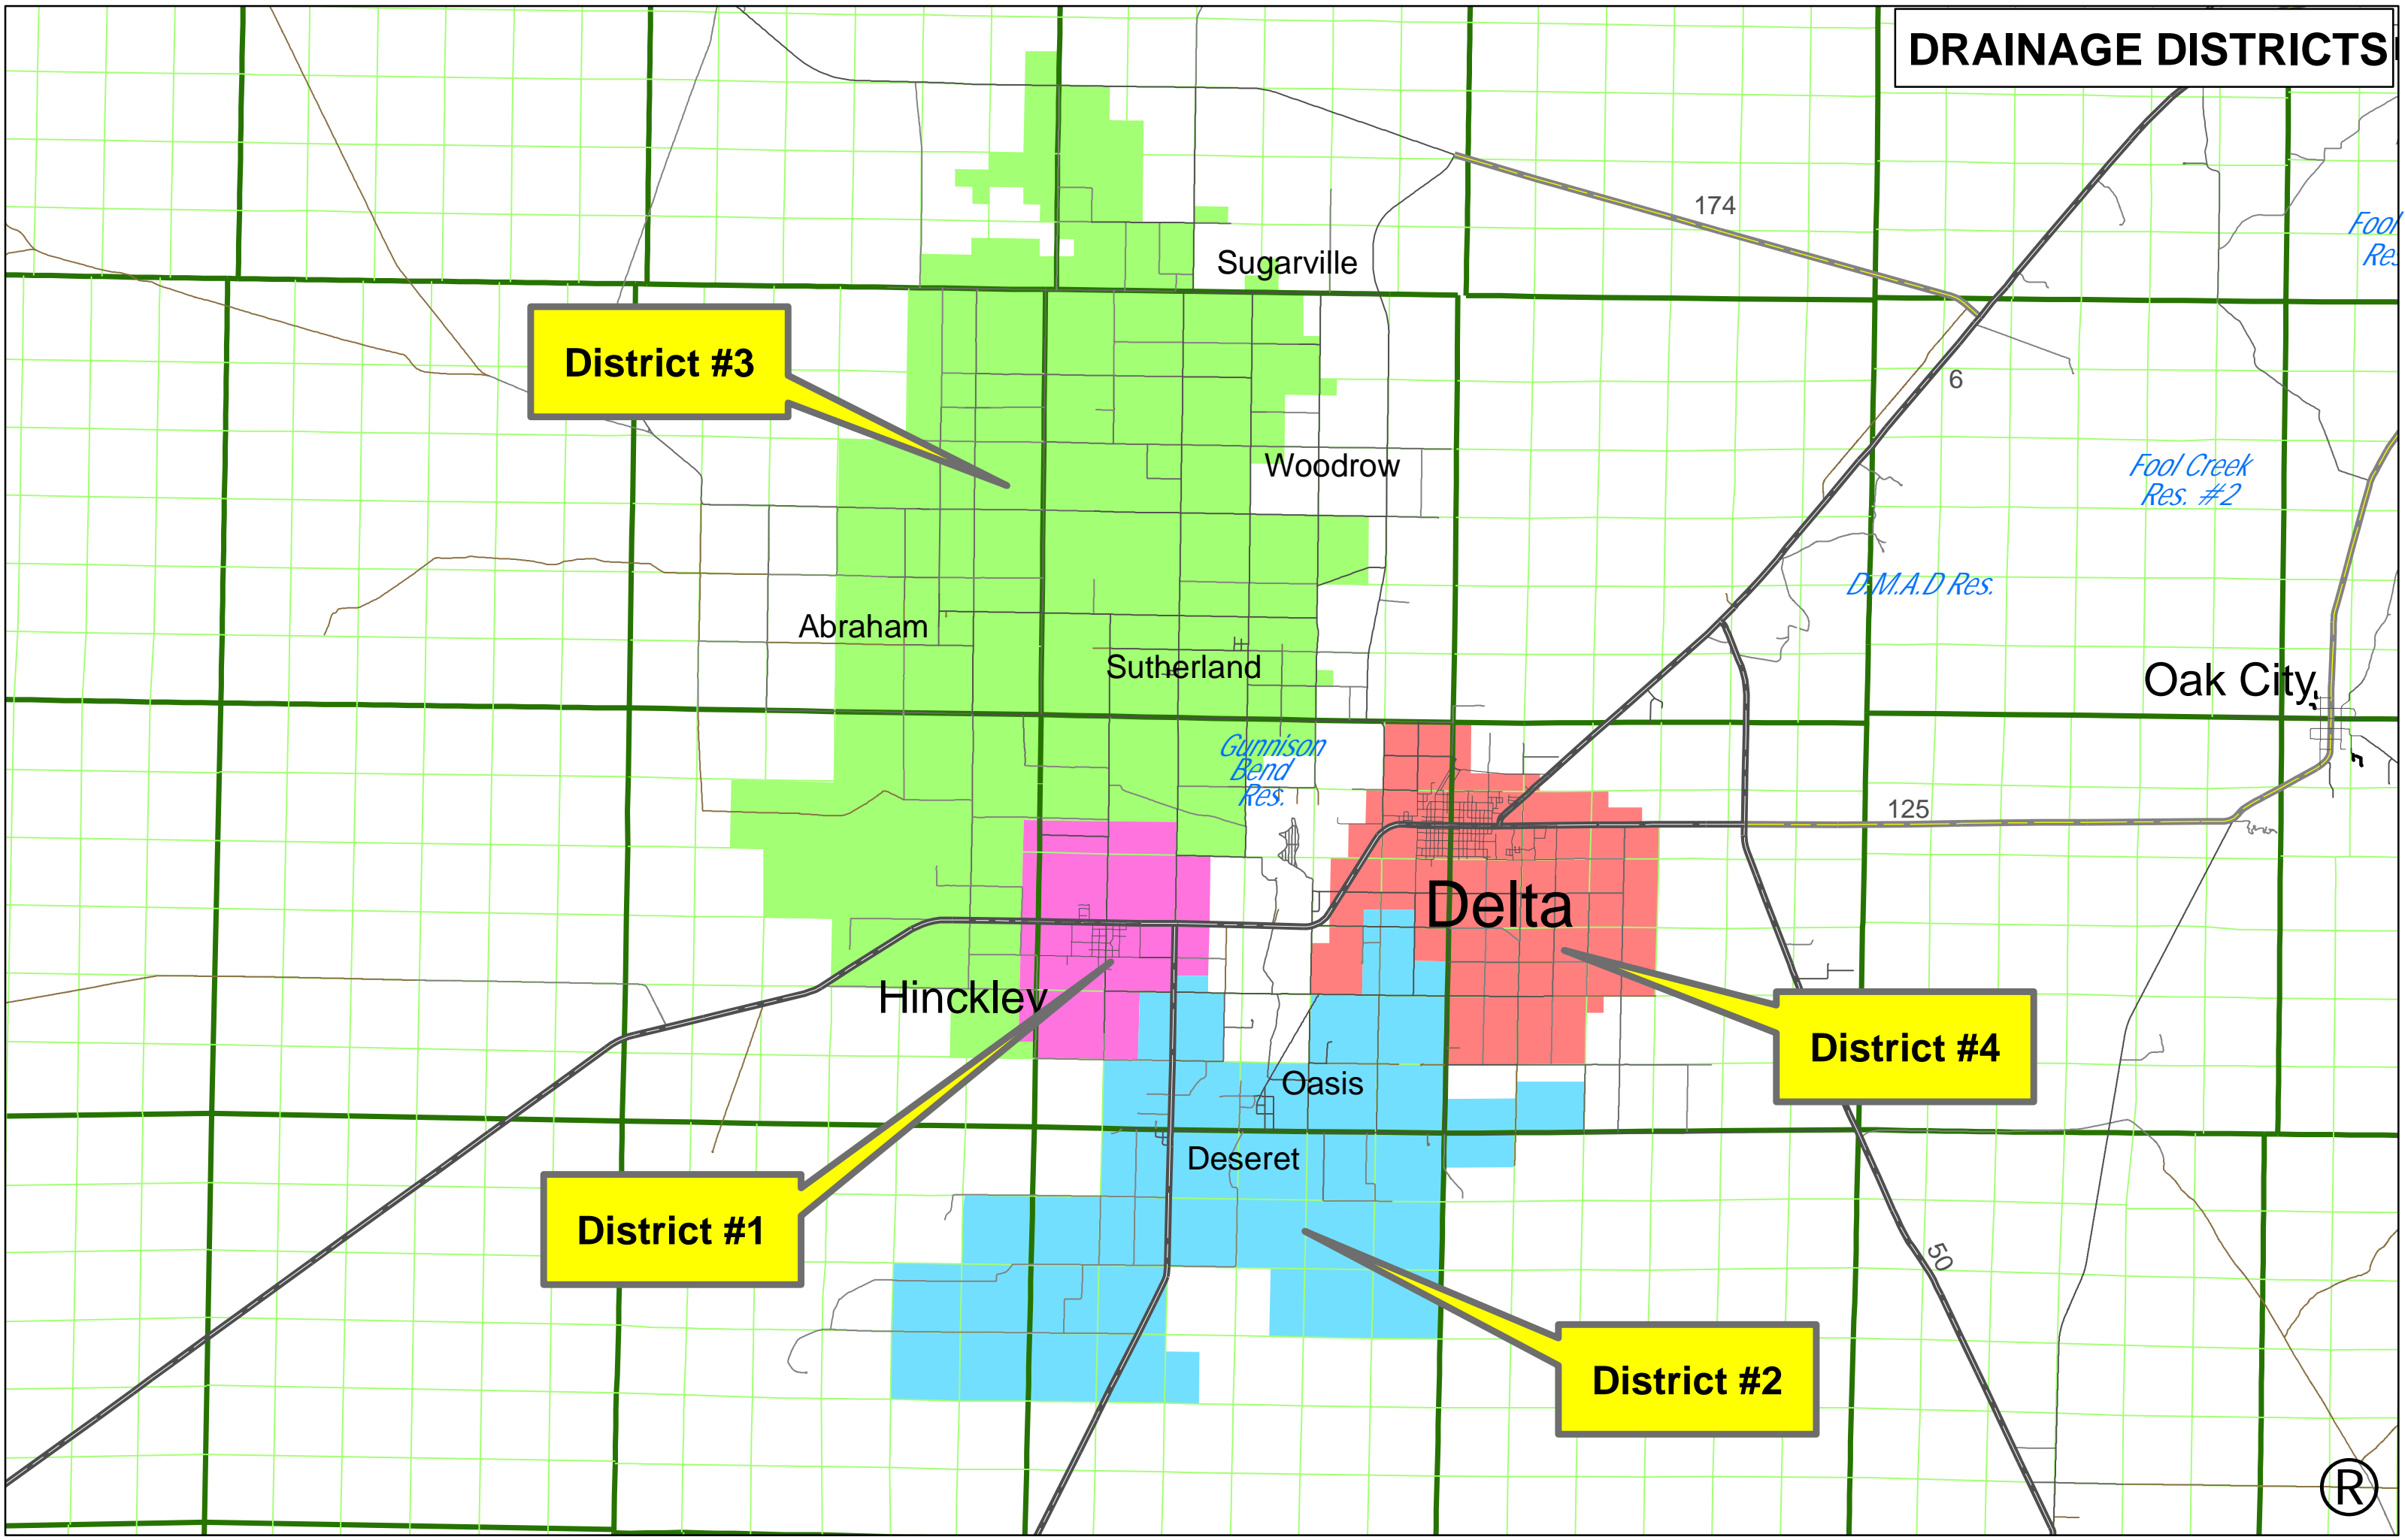

DRAINAGE DISTRICTS

District #3

District #1

District #2

District #4

Sugarville

Woodrow

Abraham

Sutherland

Delta

Hinckley

Oasis

Deseret

Oak City

174

6

125

50